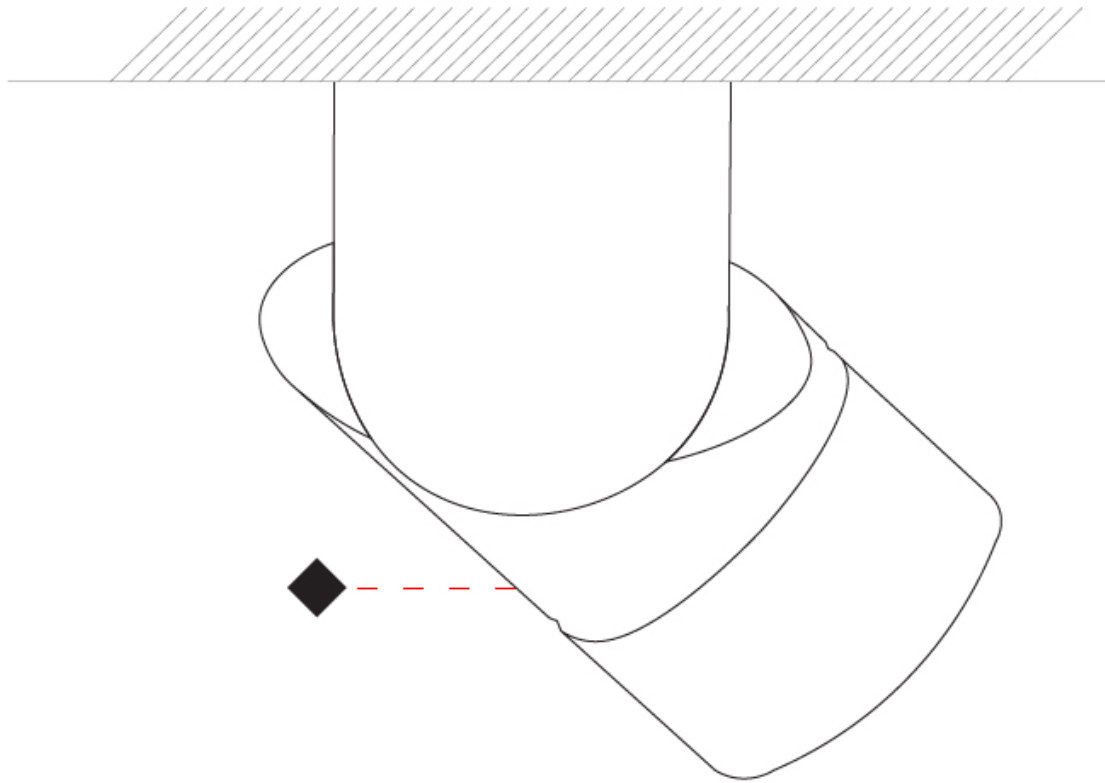

BOB RECESSED

A7200003-

PROJECT

TYPE

SPECIFIER

QUANTITY

DATE

Disclaimer

white lamp head with white base and side, black lamp head with black base and side, black lamp head with silver base and black side

A